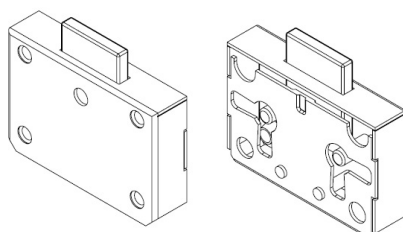

PRODUCT SHEET

Description:

Box Lock 2110 Nickel Pl, 15mm Backset (48x33mm), Without Key

Item number:

14.06.212-0

Units	Box	Carton	HS Code	Barcode
Pcs.	200	400	8301300000	
				5704866485159

SISO A/S

Mileparken 11
DK-2740 Skovlunde
Denmark
VAT: DK 24786013

Phone +45 45 830 900

www.siso.dk
siso@siso.dk

Danske Bank
Nytorv Branch
Copenhagen
SWIFT: DABADKKK

Account no.
4180 3112 112936
IBAN Account
DK7230003112112936