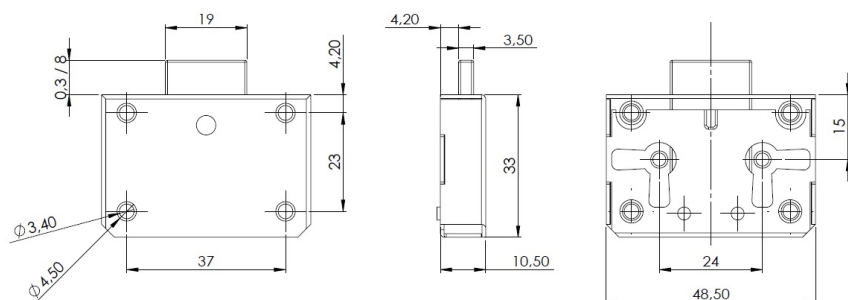

PRODUCT SHEET

Description:

Box Lock 2110 Nickel Pl, 15mm Backset (48x33mm), Without Key

Item number:

14.06.212-0

Units	Box	Carton	HS Code	Barcode
Pcs.	200	400	8301300000	
				5704866485159

SISO A/S

Mileparken 11
DK-2740 Skovlunde
Denmark
VAT: DK 24786013

Phone +45 45 830 900

www.siso.dk
siso@siso.dk

Danske Bank
Nytorv Branch
Copenhagen
SWIFT: DABADKKK

Account no.
4180 3112 112936
IBAN Account
DK7230003112112936